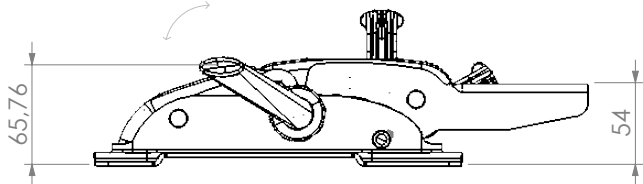

# M700R

Self-weighting

GAS CONTROL

PIN-LEVER FIXING HOOK

Four locks version		
	Seat position	Backrest position
1° lock	0°	0°
2° lock	-2,5°	-5°
3° lock	-4°	-11°
4° lock	-5,5°	-16°

Position	Kg
1	50-70
2	70-90
3	90-110