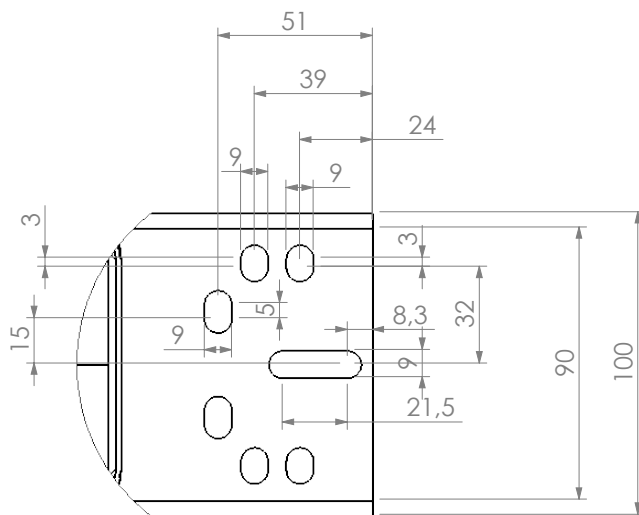

# M700R

Self-weighting

GAS CONTROL

PIN-LEVER FIXING HOOK

Four locks version		
	Seat position	Backrest position
1° lock	0°	0°
2° lock	-2,5°	-5°
3° lock	-4°	-11°
4° lock	-5,5°	-16°

Position	Kg
1	50-70
2	70-90
3	90-110