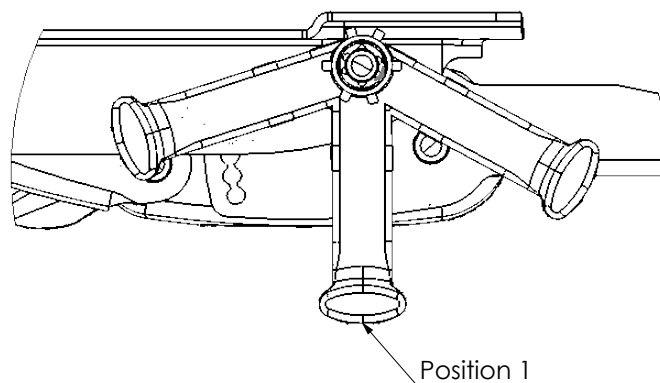

# M700R

Self-weighting

GAS CONTROL

PIN-LEVER FIXING HOOK

Four locks version		
	Seat position	Backrest position
1° lock	0°	0°
2° lock	-2,5°	-5°
3° lock	-4°	-11°
4° lock	-5,5°	-16°

Position	Kg
1	50-70
2	70-90
3	90-110