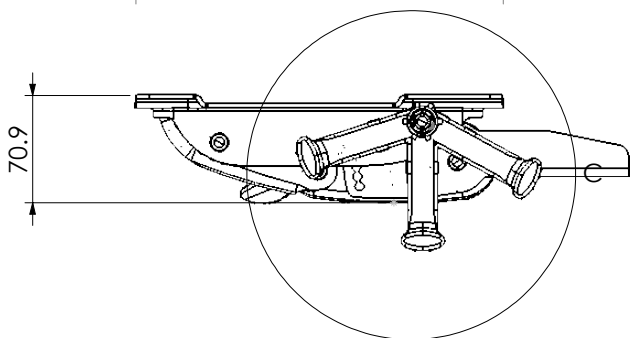

# M700R

Self-weighting

GAS CONTROL

PIN-LEVER FIXING HOOK

Four locks version		
	Seat position	Backrest position
1° lock	0°	0°
2° lock	-2,5°	-5°
3° lock	-4°	-11°
4° lock	-5,5°	-16°

Position	Kg
1	50-70
2	70-90
3	90-110