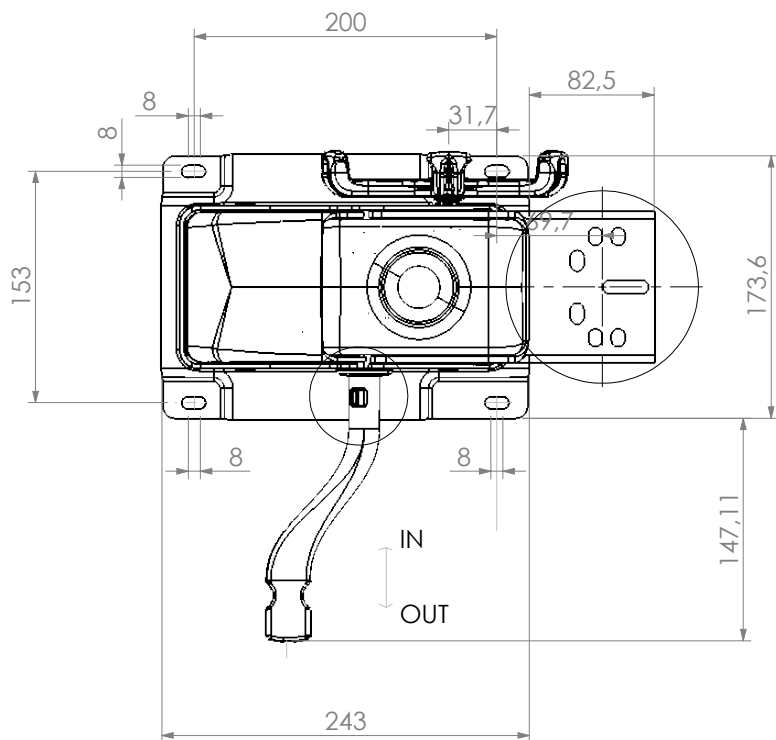

# M700R

Self-weighting

GAS CONTROL

PIN-LEVER FIXING HOOK

Four locks version		
	Seat position	Backrest position
1° lock	0°	0°
2° lock	-2,5°	-5°
3° lock	-4°	-11°
4° lock	-5,5°	-16°

Position	Kg
1	50-70
2	70-90
3	90-110