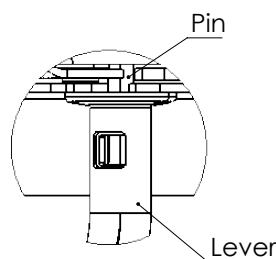

# M700R

Self-weighting

GAS CONTROL

PIN-LEVER FIXING HOOK

Four locks version		
	Seat position	Backrest position
1° lock	0°	0°
2° lock	-2,5°	-5°
3° lock	-4°	-11°
4° lock	-5,5°	-16°

Position	Kg
1	50-70
2	70-90
3	90-110